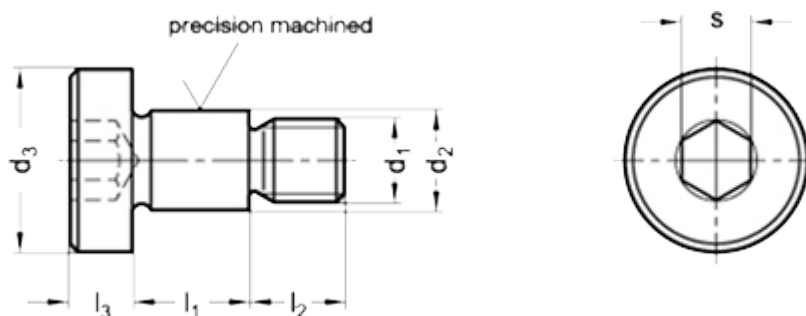

Article number: 207321M689NI
Description: E+G Shoulder screw
GN 732.1-M6-8-9-NI

Measures

Application example

| | |
|----------------|-----------------|
| d1 | = M 6 |
| d2 | = 8 -0.05/-0.08 |
| d3 | = 14 |
| l1 +0.20/+0.13 | = 9 |
| l2 | = 8 |
| l3 | = 4 |
| s | = 4 |
| Weight in (g) | = 9 |