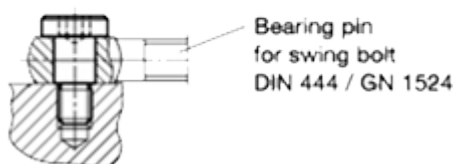

Article number: 207321M689NI
Description: E+G Shoulder screw
GN 732.1-M6-8-9-NI

Measures

Application example

| | |
|----------------|-----------------|
| d1 | = M 6 |
| d2 | = 8 -0.05/-0.08 |
| d3 | = 14 |
| l1 +0.20/+0.13 | = 9 |
| l2 | = 8 |
| l3 | = 4 |
| s | = 4 |
| Weight in (g) | = 9 |